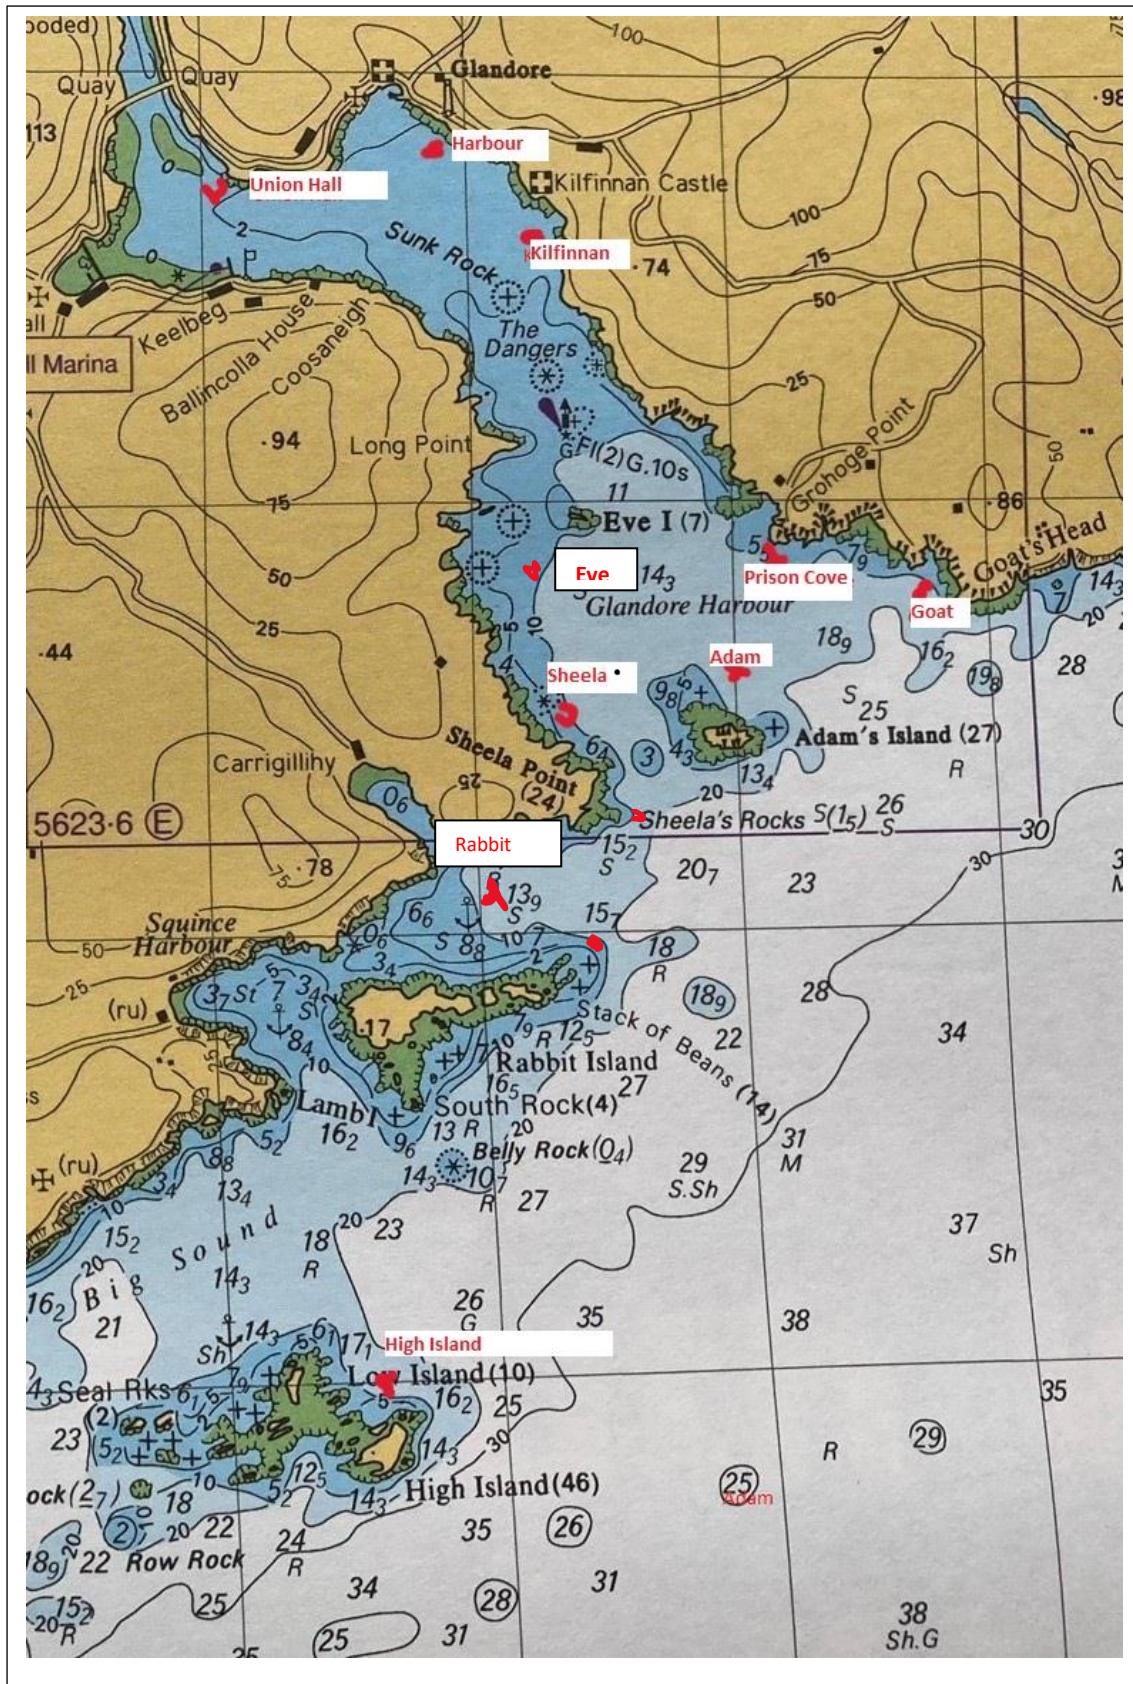

APPENDIX

GHYC STANDARD MARKS SHOWING APPROX LOCATION. WHITE PENCIL MARKS WITH ORANGE TOPS.

Note that Rabbit and Stack of Beans are flagged buoys and not standard marks